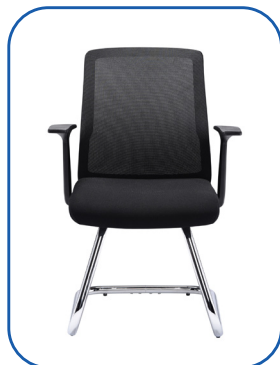

PRICE INCLUDES ARMS

Code	Description	Pack	Price
KF821939	Blue/Black	Each	
KF822943	Charcoal/Black	Each	
KF823018	Black	Each	

SEVERN VISITOR CHAIR

A contemporary mid back mesh chair with a chrome cantilever base, best suited to meeting rooms, waiting rooms and reception spaces.

- Seat dimensions: W480 x D480mm.
- Back dimensions: W450 x H505.
- Seat height: 460mm.

NEW

Breathable mesh backrest and durable fabric seat pad

Supplied with black fixed arms

Supplied with a chrome cantilever base and skid feet to protect your floors