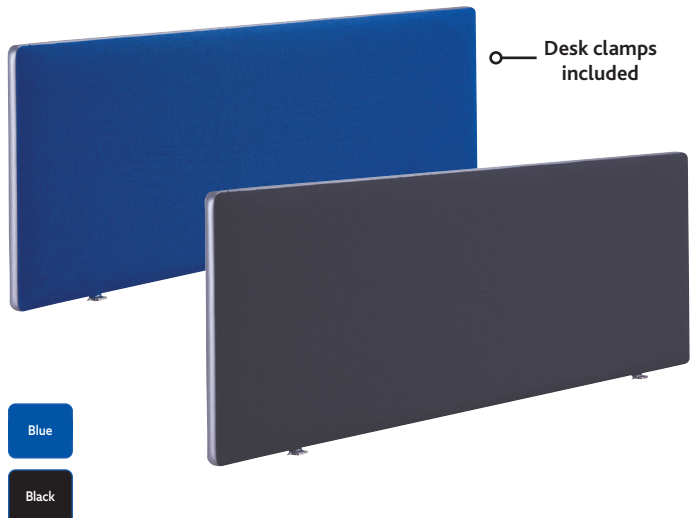

SIT-STAND DESKS

This Electric Sit Stand Desk allows users to alternate between sitting and standing positions, your desk your choice.

- Suitable for a variety of office and home environments.
- 25mm thick desktop with dual cable management ports.
- Three stage height adjustable desk with anti-collision technology.
- Digital display and four pre-set buttons as standard.
- Dimensions: W (select below) x D800 x H630-1290mm.

Image shows 1200 x 800mm Sit Stand Desk in Grey Oak

Beech	Nova Oak	White	Grey Oak	Dimensions	Price
White Legs					
KF803741	KF803789	KF803802	KF803765	1200 x 800mm	
KF803894	KF803932	KF810770	KF803918	1400 x 800mm	
Black Legs					
KF803734	KF803772	KF803795	KF803758	1200 x 800mm	
KF803818	KF803925	KF803943	KF803901	1400 x 800mm	

DESK MOUNTED SCREENS

A simple and traditional fabric desk screen to create privacy at your desk.

- 28mm depth fabric upholstered screens with off white protective plastic edge trim.
- All screens supplied with a pair of standard desk clamps suitable for desktops up to 50mm.
- Not suitable for linking.
- Use smaller screens than desk width to allow collaborate work spaces.
- Not suitable for use with bench desking.
- Dimensions: W (select below) x D28 x H400mm.